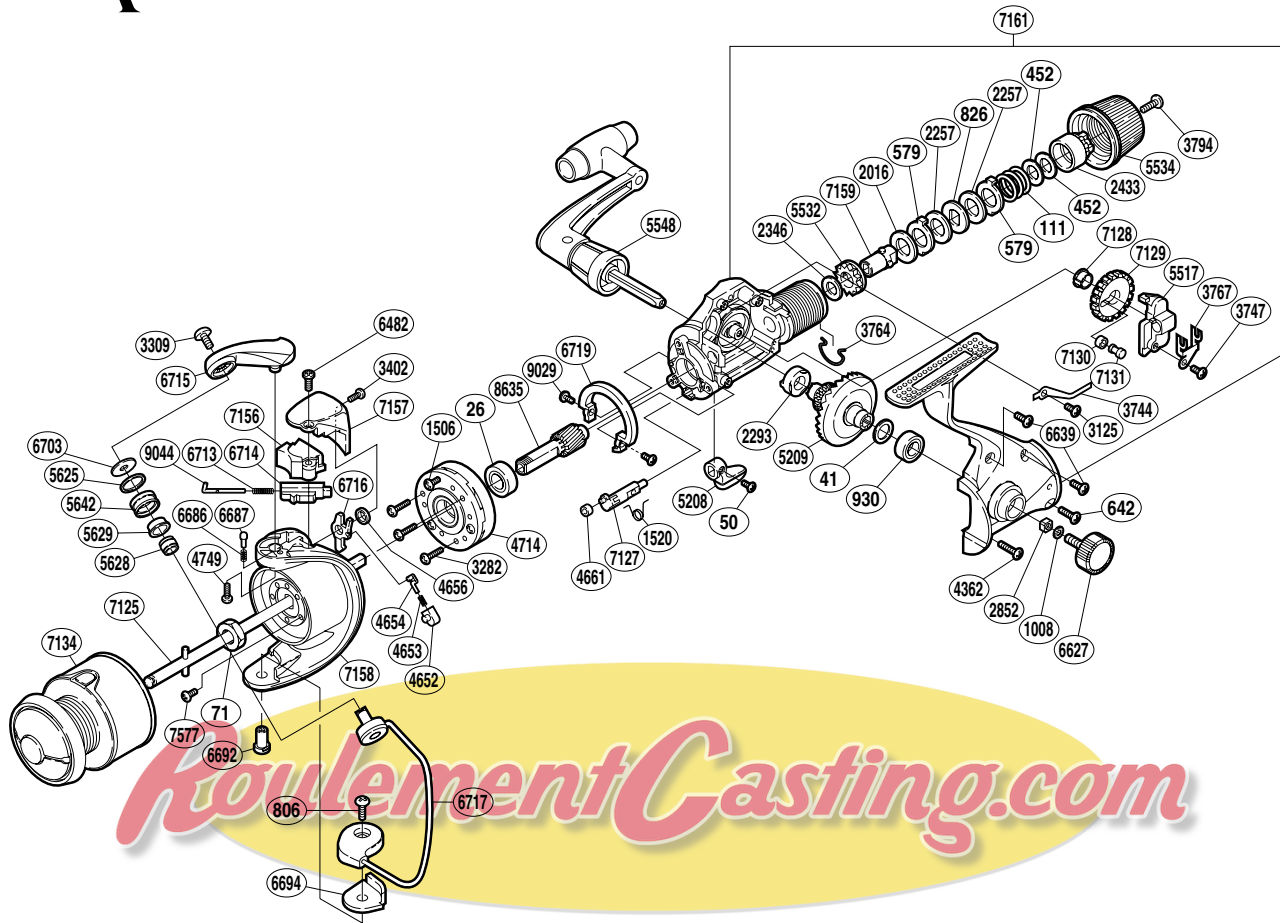

SHIMANO®

SAHARA

SH-RE4000

Part No.	Description	Part No.	Description	Part No.	Description
RD 0026	Ball Bearing	RD 3764	Hold Click Spring	RD 6692	Bail Hold Support Shaft
RD 0041	Drive Gear Washer	RD 3767	Oscillating Slider Retainer	RD 6694	Bail Hold Support Spacer
RD 0050	Anti-Reverse Lever Screw	RD 3794	Drag Knob Screw	RD 6703	Line Roller Washer
RD 0071	Rotor Nut	RD 4362	Side Cover Screw (long)	RD 6713	Bail Spring
RD 0111	Drag Coil Spring	RD 4652	Lever Spring Guide (B)	RD 6714	Bail Spring Guide (B)
RD 0452	Drag Spring Washer	RD 4653	Lever Spring	RD 6715	Bail Arm
RD 0579	Eared Washer "B"	RD 4654	Lever Spring Guide (A)	RD 6716	Bail Trip Lever
RD 0642	Side Cover Screw (medium)	RD 4656	Trip Lever Spacer	RD 6717	Bail Assembly
RD 0806	Bail Hold Support Screw	RD 4661	Anti-Reverse Cam Ring	RD 6719	Friction Ring
RD 0826	Key Washer "A"	RD 4714	Roller Clutch Assembly	RD 7125	Main Shaft
RD 0930	Ball Bearing	RD 4749	Bail Arm Screw	RD 7127	Anti-Reverse Cam
RD 1008	Handle Lock Washer	RD 5208	Anti-Reverse Lever	RD 7128	Oscillating Gear Bushing
RD 1506	Clutch Cover Screw	RD 5209	Drive Gear	RD 7129	Oscillating Gear
RD 1520	Lever Spring	RD 5517	Oscillating Slider	RD 7130	Oscillating Guide Pin Bushing
RD 2016	Drag Washer "H" (cloth)	RD 5532	Drag Shaft (B)	RD 7131	Oscillating Guide Pin
RD 2257	Drag Washer "H" (blue)	RD 5534	Drag Knob	RD 7134	Spool Assembly
RD 2293	Drive Gear Bushing	RD 5548	Handle Assembly	RD 7156	Bail Spring Cover
RD 2346	Drag Washer "C" (cloth)	RD 5625	Line Roller Spacer	RD 7157	Bail Spring Cover Guard
RD 2433	Pressure Screw	RD 5628	Line Roller Collar	RD 7158	Rotor
RD 2852	Handle Screw Lock	RD 5629	Line Roller Bushing	RD 7159	Drag Shaft (A)
RD 3125	Drag Click Screw	RD 5642	Line Roller	RD 7161	Body Assembly
RD 3282	Roller Clutch Screw	RD 6482	Rotor Protector Screw (large)	RD 7577	Nut Lock Screw
RD 3309	Line Roller Screw	RD 6627	Handle Screw Cap	RD 8635	Pinion Gear (B)
RD 3402	Rotor Protector Screw (small)	RD 6639	Side Cover Screw (short)	RD 9029	Friction Ring Screw
RD 3744	Drag Click	RD 6686	Click Spring	RD 9044	Bail Spring Guide (A)
RD 3747	Slider Retainer Screw	RD 6687	Bail Arm Click		